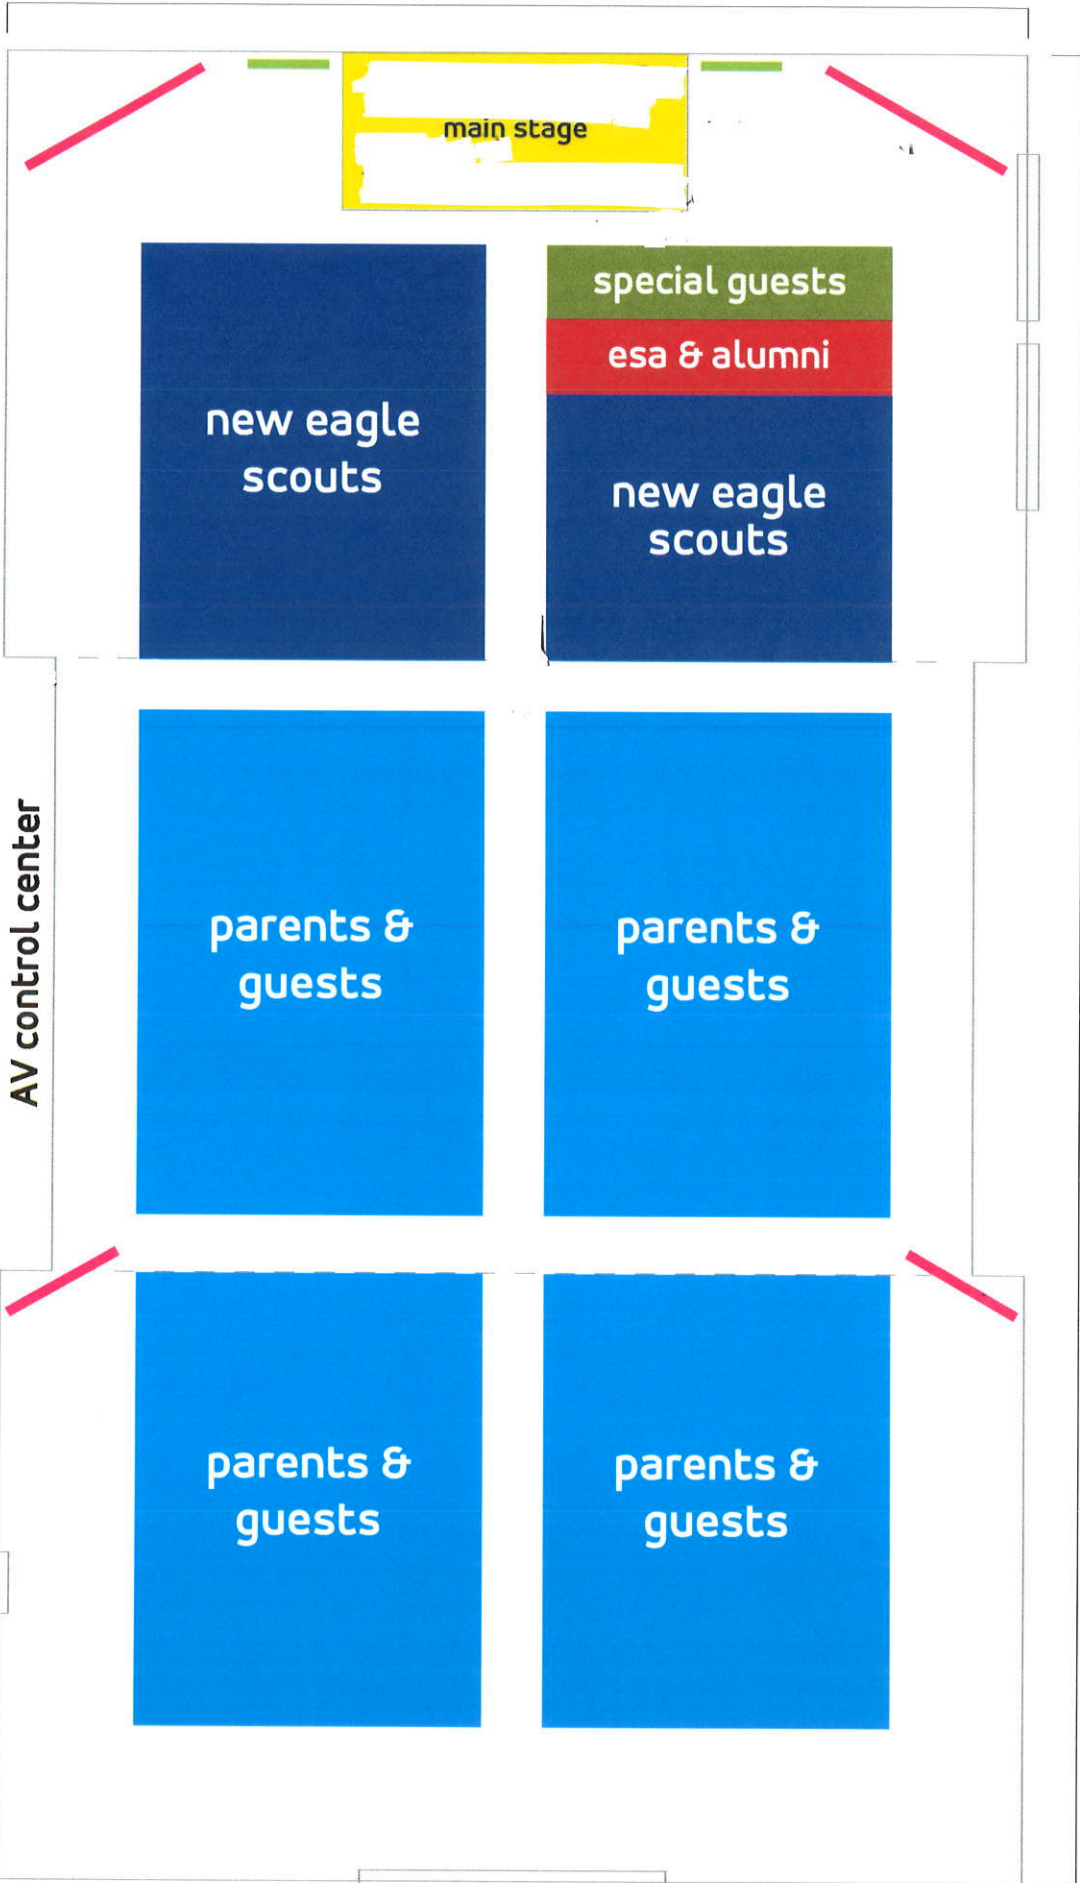

100'

main stage

new eagle
scouts

special guests

esa & alumni

new eagle
scouts

AV control center

parents &
guests

parents &
guests

180'

parents &
guests

parents &
guests

ballroom entrance